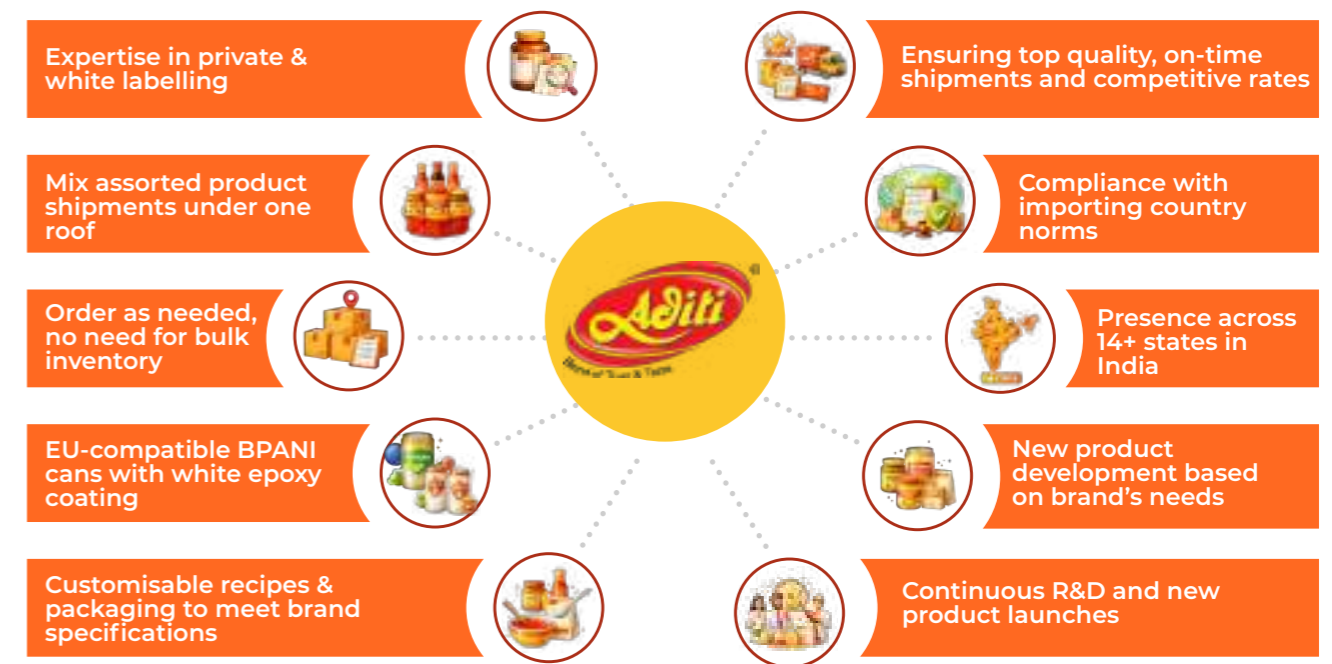

What Sets Us Apart?